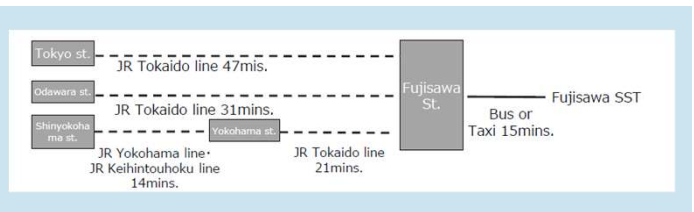

Contact

Fujisawa SST マネジメント株式会社

Tour Desk

✉tour_info@fujisawasst.com

6-21-1 Tsujido motomachi, Fujisawa-shi, Kanagawa
251-0043, Japan Fujisawa SST
SQUARE 1F SQUARE Office
<https://fujisawasst-tour.rev.jp/>

website